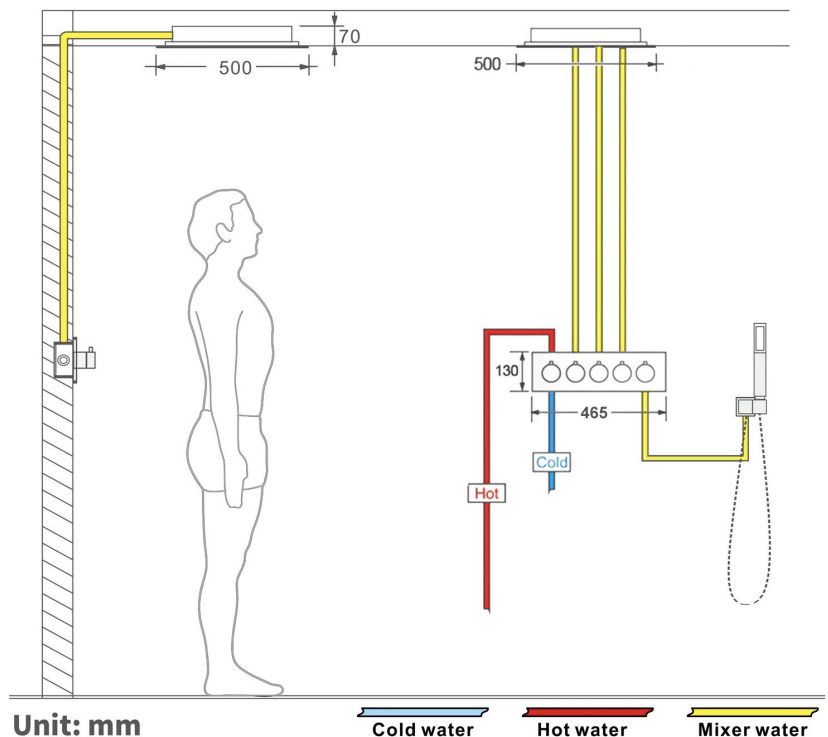

## Shower Head

Shower Head 3 Functions: Waterfall, Rainfall & Mist

Shower head size: 20 x 20 inch

Each function can run all together and separately

Music and LED light work by electronic

All Metal Material: Solid Brass; Stainless Steel (top showerhead, hose)

Shower Head Mounting: Flush on ceiling

Hand Spray Hose: 59 inch

Water flow: 2.5 GPM ~ 5.5 GPM

Water pressure: 0.3 MPA ~ 1 MPA

Water pipe lines: 3/4 inch water pipes for the hot and cold water mixer inlet, the others are 1/2 inch

## Shower Mixer

Unit: mm  
Thread G1/2

All Function can be used at the same time.

**38°C**  
Thermostatic Control

Main body  
Brass casting body

Embedded Depth: 60mm

Product shown is only for installation display purpose

## Shower Mixer Connections

Unit: mm

Cold water      Hot water      Mixer water