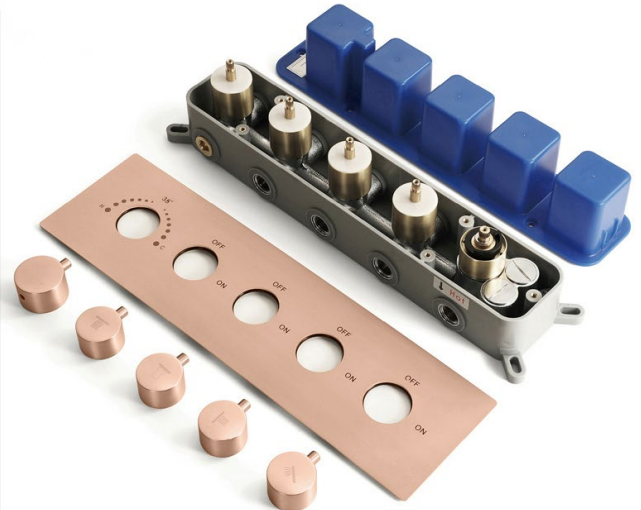

## Shower Head

Shower Head 3 Functions: Waterfall, Rainfall & Mist

Shower head size: 20 x 20 inch

Each function can run all together and separately

Music and LED light work by electronic

All Metal Material: Solid Brass; Stainless Steel (top showerhead, hose)

## Shower Mixer

Unit: mm  
Thread G1/2

All Function can be used at the same time.

**38°C**  
Thermostatic Control

Main body  
Brass casting body

Embedded Depth: 60mm

Product shown is only for installation display purpose