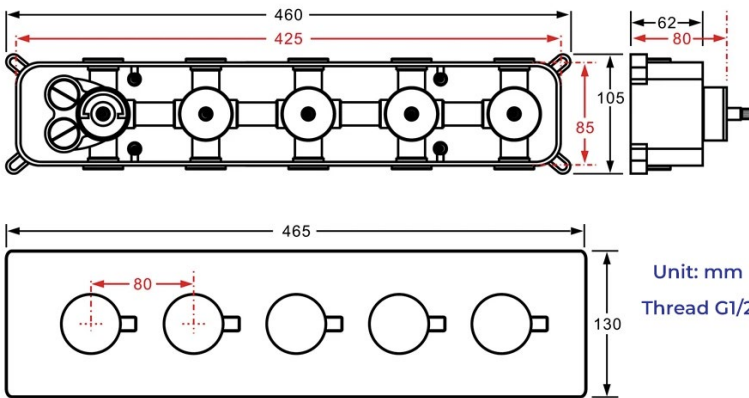

## Shower Head

Shower Head 3 Functions: Waterfall, Rainfall & Mist

Shower head size: 20 x 20 inch

Each function can run all together and separately

Music and LED light work by electronic

All Metal Material: Solid Brass; Stainless Steel (top showerhead, hose)

Shower Head Mounting: Flush on ceiling

Hand Spray Hose: 59 inch

Water flow: 2.5 GPM ~ 5.5 GPM

Water pressure: 0.3 MPA ~ 1 MPA

Water pipe lines: 3/4 inch water pipes for the hot and cold water mixer inlet, the others are 1/2 inch

## 304 Stainless Steel

Speaker×2 [500×500mm]

Mist×4

Waterfall×2

Rainfall

Water Pressure: 0.3-0.5MPA  
Shower Flow Rate: 9-25L/min

All dimensions and specifications are nominal and may vary. Use actual products for accuracy in critical situations.

## Shower Mixer

Unit: mm  
Thread G1/2

All Function can be used at the same time.

**38°C**  
Thermostatic Control

Main body  
Brass casting body

Embedded Depth: 60mm

Product shown is only for installation display purpose