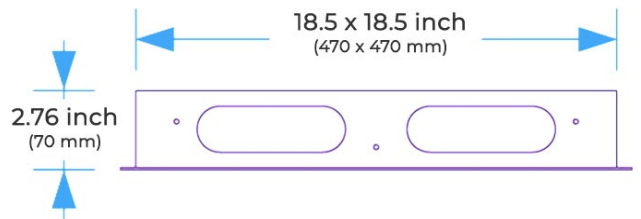

Product shown is only for installation display purpose