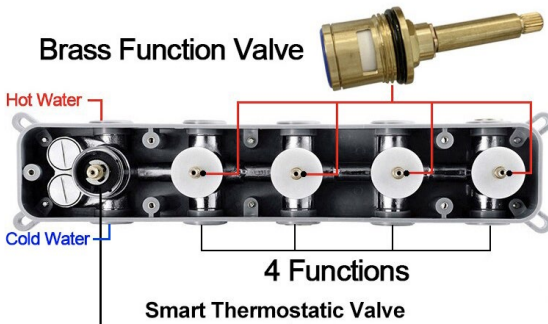

Shower Head Mounting: Flush on ceiling

Hand Spray Hose: 59 inch

Water flow: 2.5 GPM ~ 5.5 GPM

Water pressure: 0.3 MPA ~ 1 MPA

Water pipe lines: 3/4 inch water pipes for the hot and cold water mixer inlet, the others are 1/2 inch

Kinds of color **64** temperature adjustable

**WiFi**

Built-in WIFI

Phone control color

Color software App install instruction download name: Smart Life

Product shown is only for installation display purpose

## 304 Stainless Steel

Speaker×2 [500×500mm]

Mist×4

Waterfall×2

Rainfall

Water Pressure: 0.3-0.5MPA  
Shower Flow Rate: 9-25L/min

All dimensions and specifications are nominal and may vary. Use actual products for accuracy in critical situations.

## Shower Mixer

Unit: mm  
Thread G1/2

All Function can be used at the same time.

**38°C**  
Thermostatic Control

Main body  
Brass casting body

Embedded Depth: 60mm

Product shown is only for installation display purpose