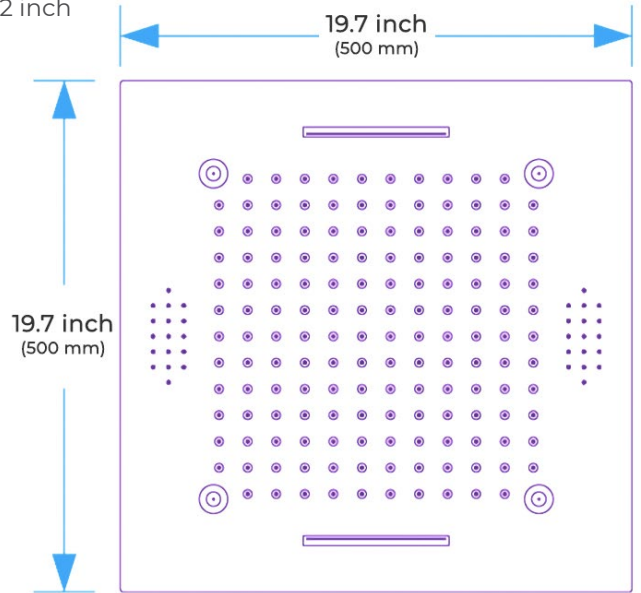

Product shown is only for installation display purpose