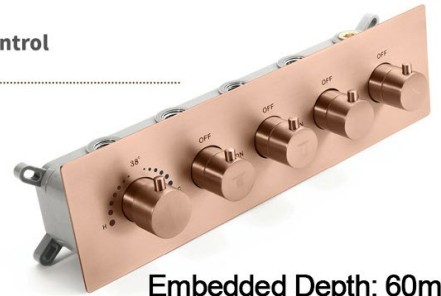

## Shower Mixer

Unit: mm  
Thread G1/2

All Function can be used at the same time.

**38°C**  
Thermostatic Control

Main body  
Brass casting body

Embedded Depth: 60mm

Product shown is only for installation display purpose